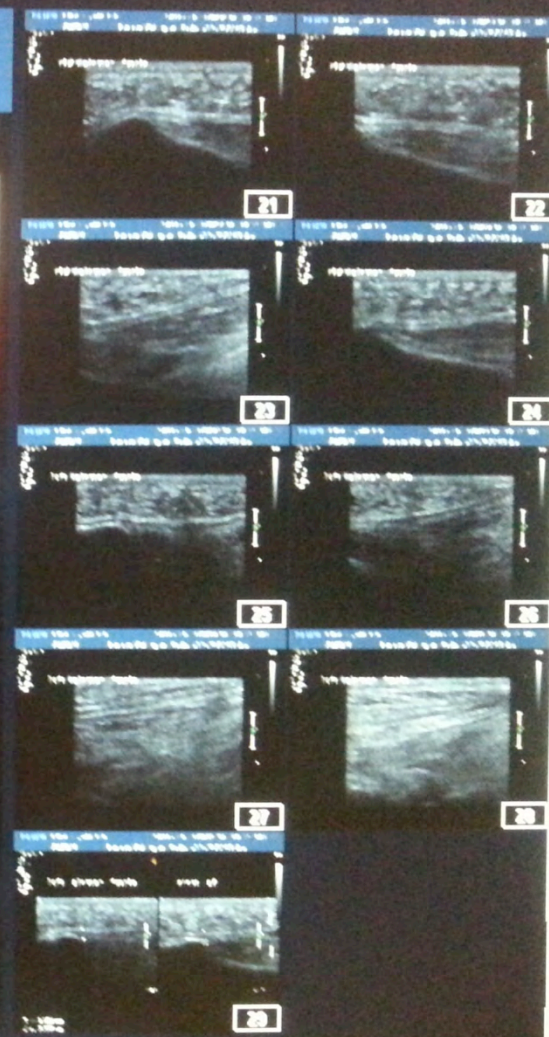

FR 8Hz
RP
Z 1.1
72%
C 02
P Med
Res
CCA
66%
500Hz
WF 42Hz
Low

Right foot dorsum mtp 1