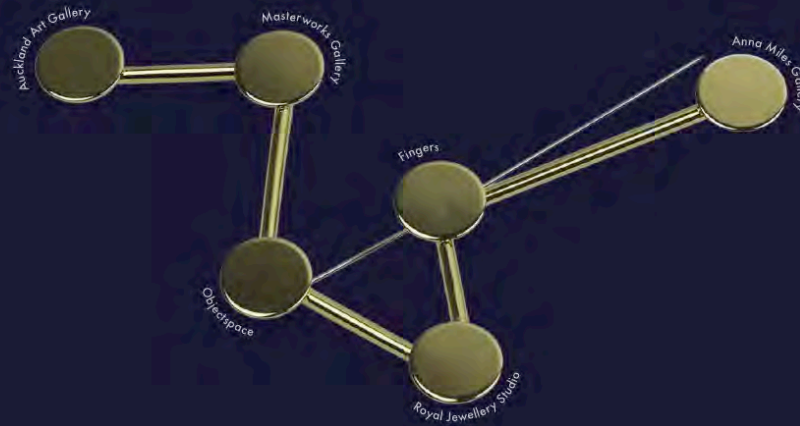

PHILIPS

COLOUR

CONTRAST

BRIGHT

AP14

M0023

$$F = \frac{G m_1 m_2}{r^2}$$

The gravitational pull (F) between two objects

where,

$$G = 6.6726 \times 10^{-11} \text{N}\cdot\text{m}^2/\text{kg}^2$$

m_1 = Mass of Object 1

m_2 = Mass of Object 2

r = Distance Between the Objects.

Take a post-Wunderruma trip
around the constellation